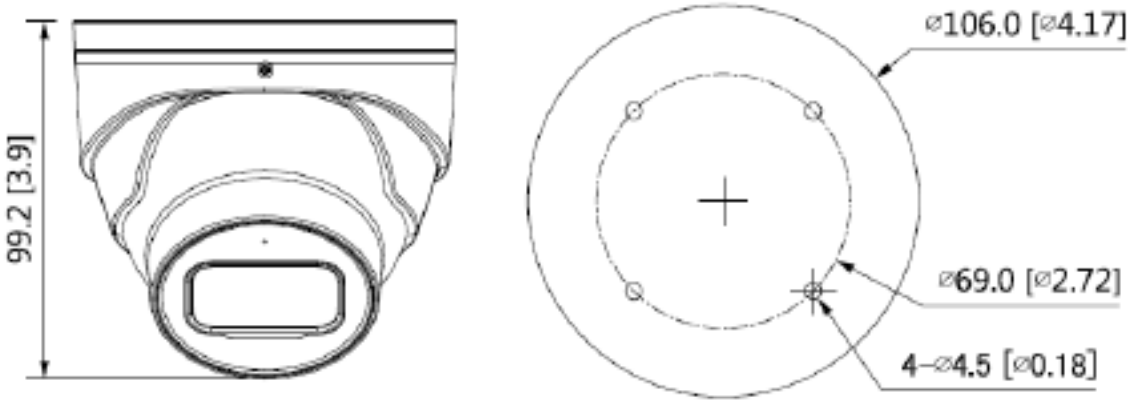

INSTO2IRF

2MP H.265+ Turret Camera W/SD Slot

Product Specifications

Junction Mount	Wall Mount	Pole Mount
INSX130	INSX204	INSX204 + INSX152

*Design and specifications are subjects to change without notice.